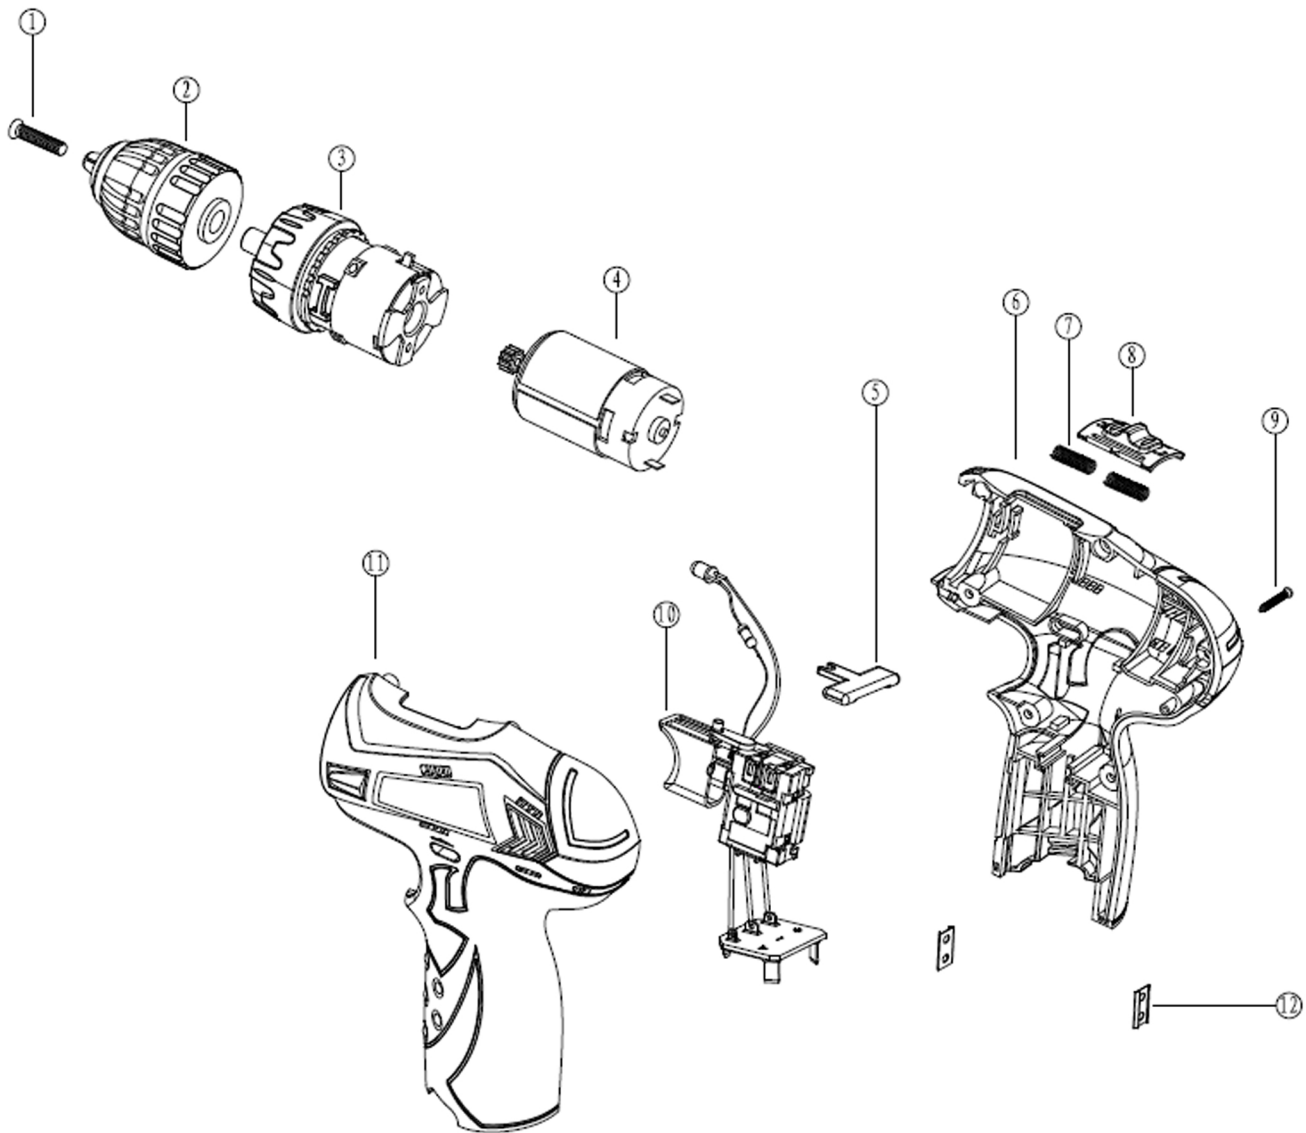

CORDLESS DRIVER DRILL

Model : SH-1012L

Item	Parts Description	Quantity	Item	Parts Description	Quantity
1	Screws	1	10	Switch	1
2	Keyless chuck	1	11	Housing set	1
3	Gear box	1	12	Housing connector	2
4	Motor	1			
5	F/R change lever	1		ACCESSORIES	
6	Housing set	1		battery	2
7	Spring	2		charger	1
8	Speed change lever	1		Plastic tool case	1
9	Screws	6			