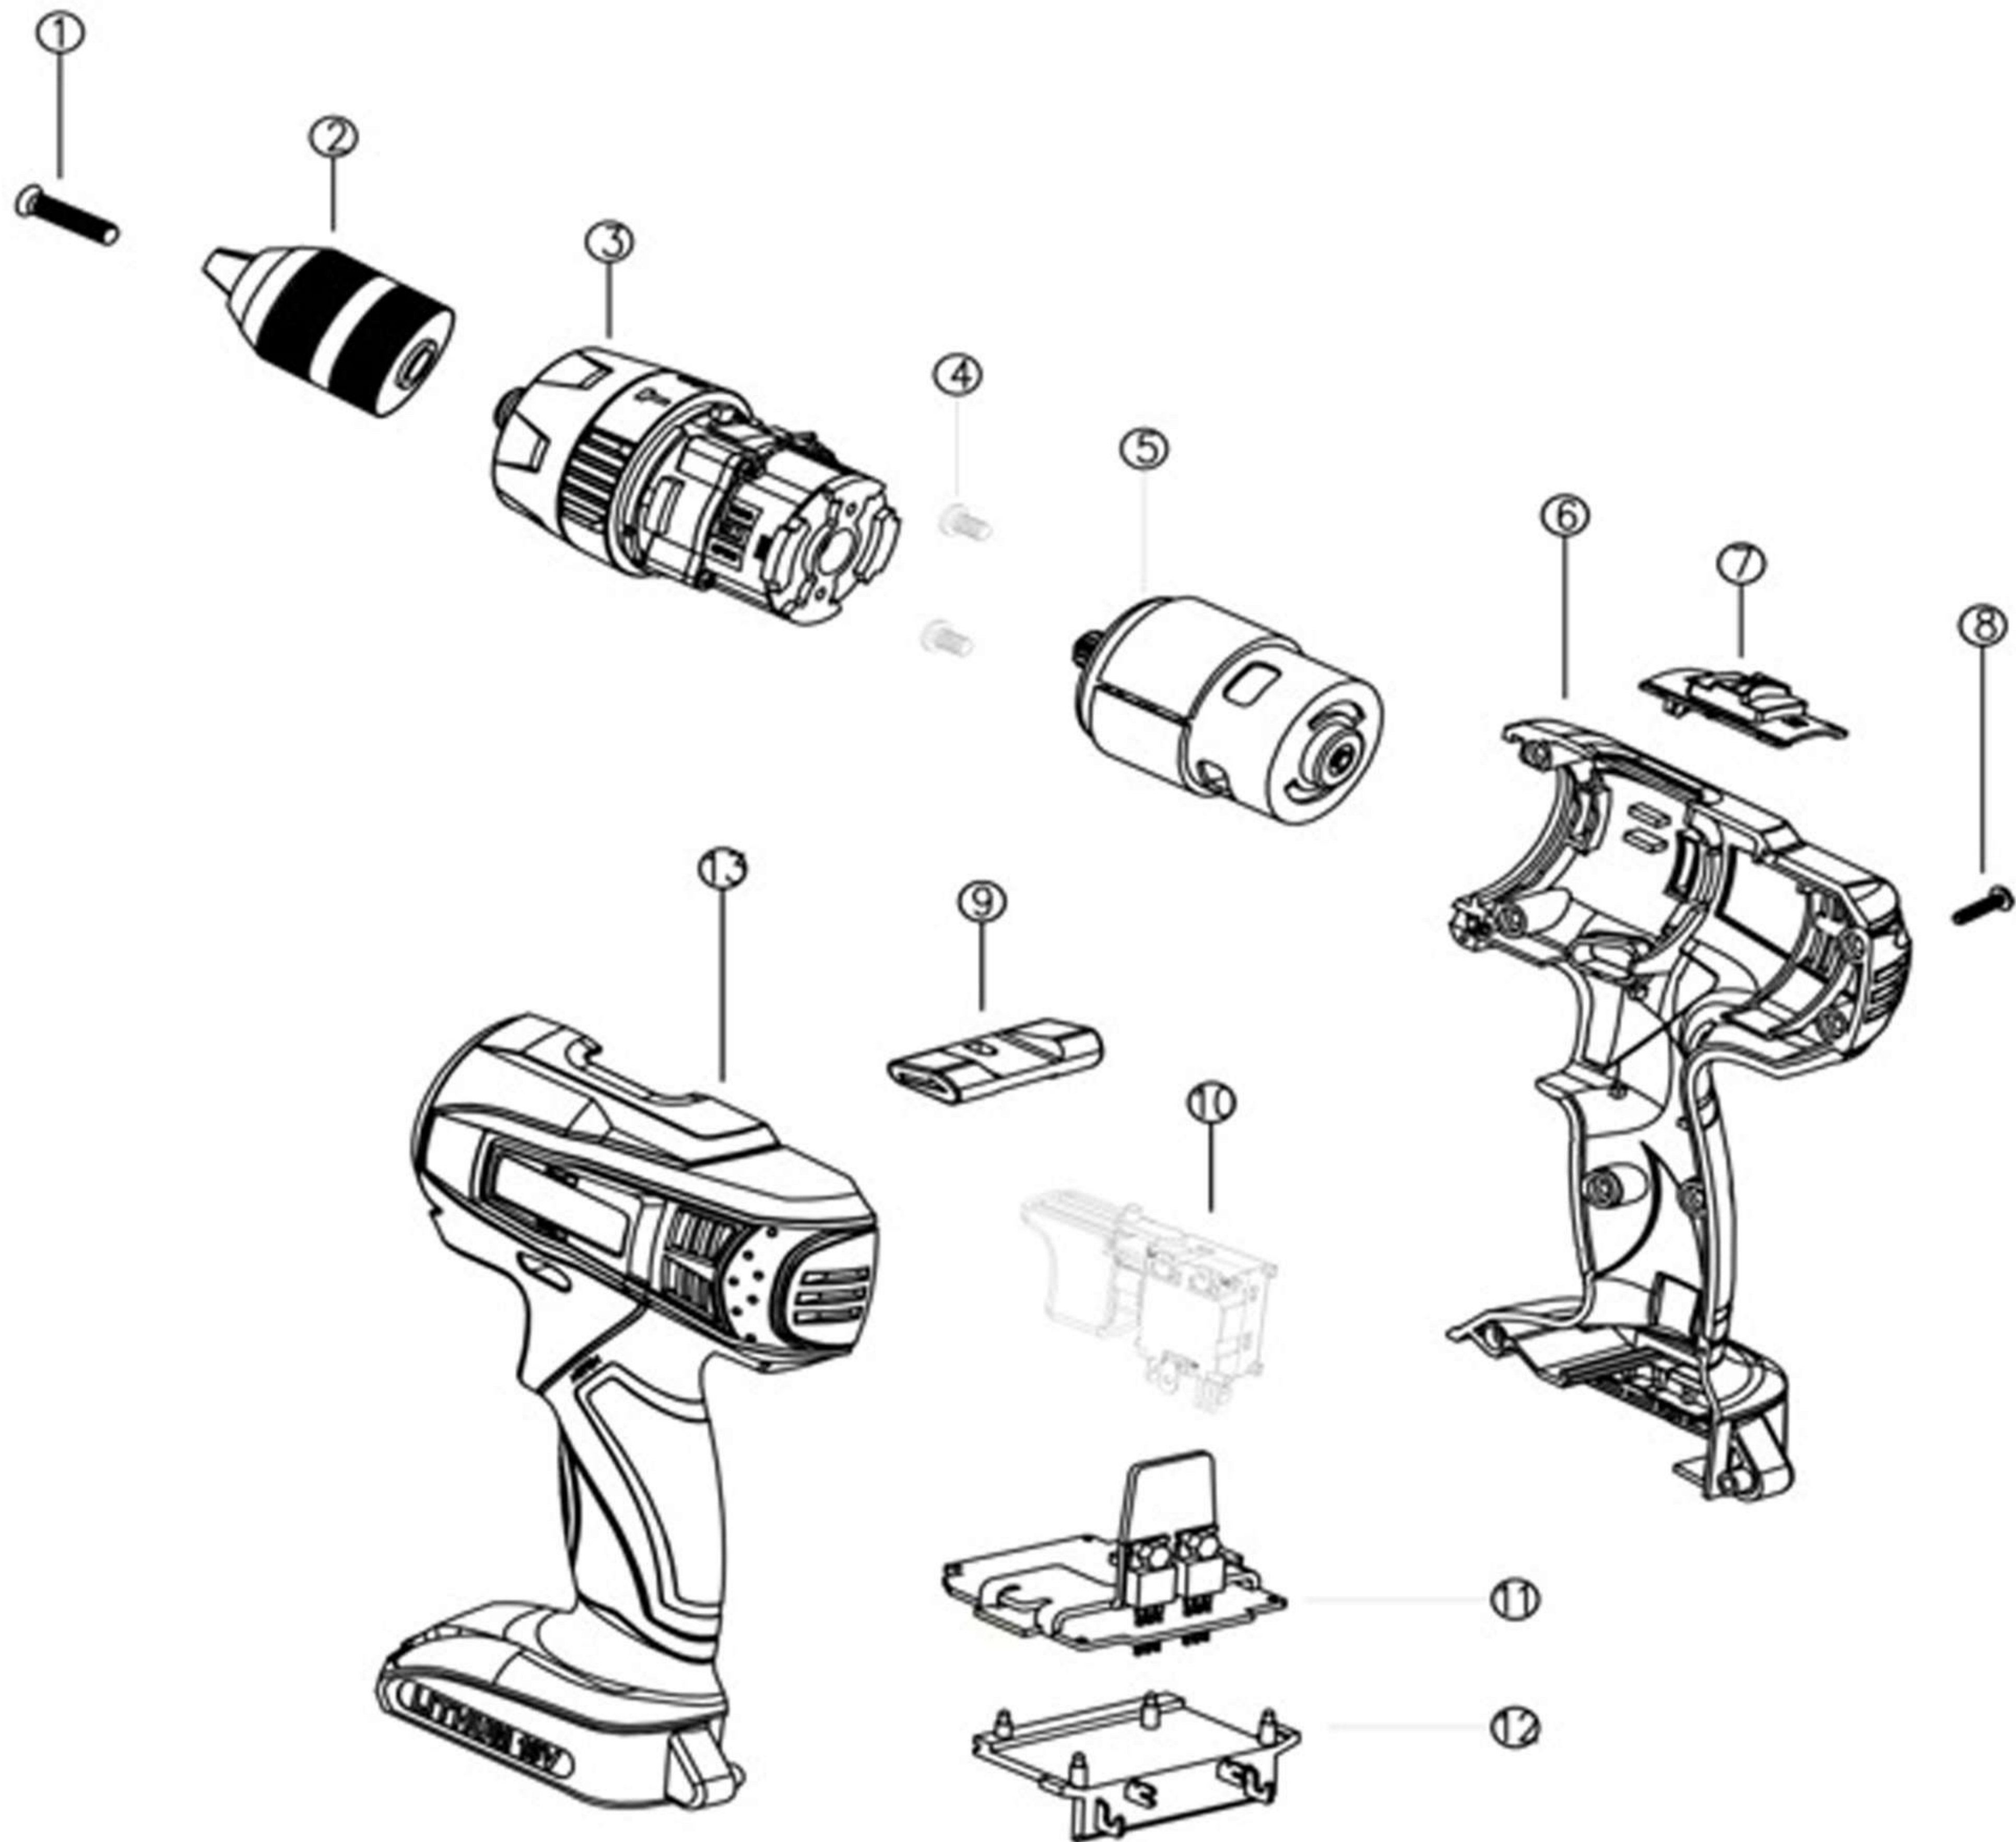

CORDLESS DRIVER DRILL

Model : SH-1318L

No	Parts Name	No	Parts Name
1	Screws	7	Change Lever
2	KeyLess chuck	8	Screws
3	Gear box	9	F/R Change Lever
4	Screws	10	Switch
5	Motor	11	Protect Board
6-13	Housing set	12	Terminal